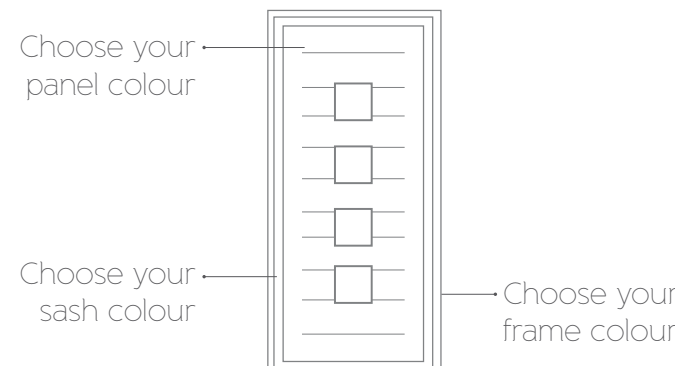

Inspired by colour... set the tone of your home

Whatever your colour preference, with over 150 different RAL shades to choose from, you can be sure to find one that suits your taste – no matter how subtle or flamboyant it may be.

Ranging from bright primary shades through to candy pastels and deeper earthy tones, the extensive colour palette is guaranteed to offer inspiration to homeowners and interior designers alike. Of course, the usual favourites of black, white and all of the popular metallic shades in between are also on offer.

Additionally, different colours can be selected on the frame, sash and the panel, meaning that it's easy to create your own unique look.

A dual colour option is also available, so your chosen exterior colour(s) can complement the building style, while the interior can blend in or contrast with your internal colour scheme.