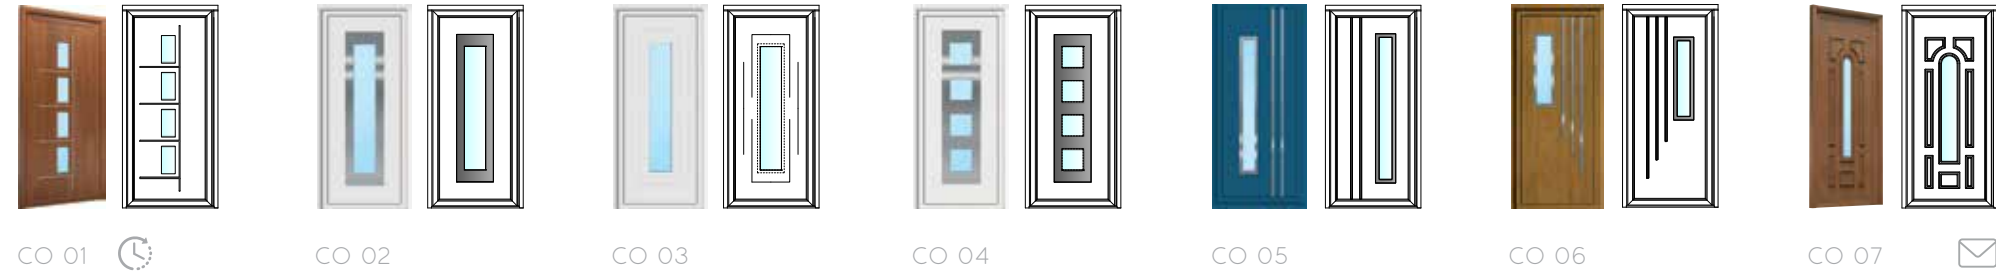

Panel options...

1 WEEK**
LEAD TIME

Contemporary – Sleek designs with a contemporary twist

Traditional – A modern take on traditional style